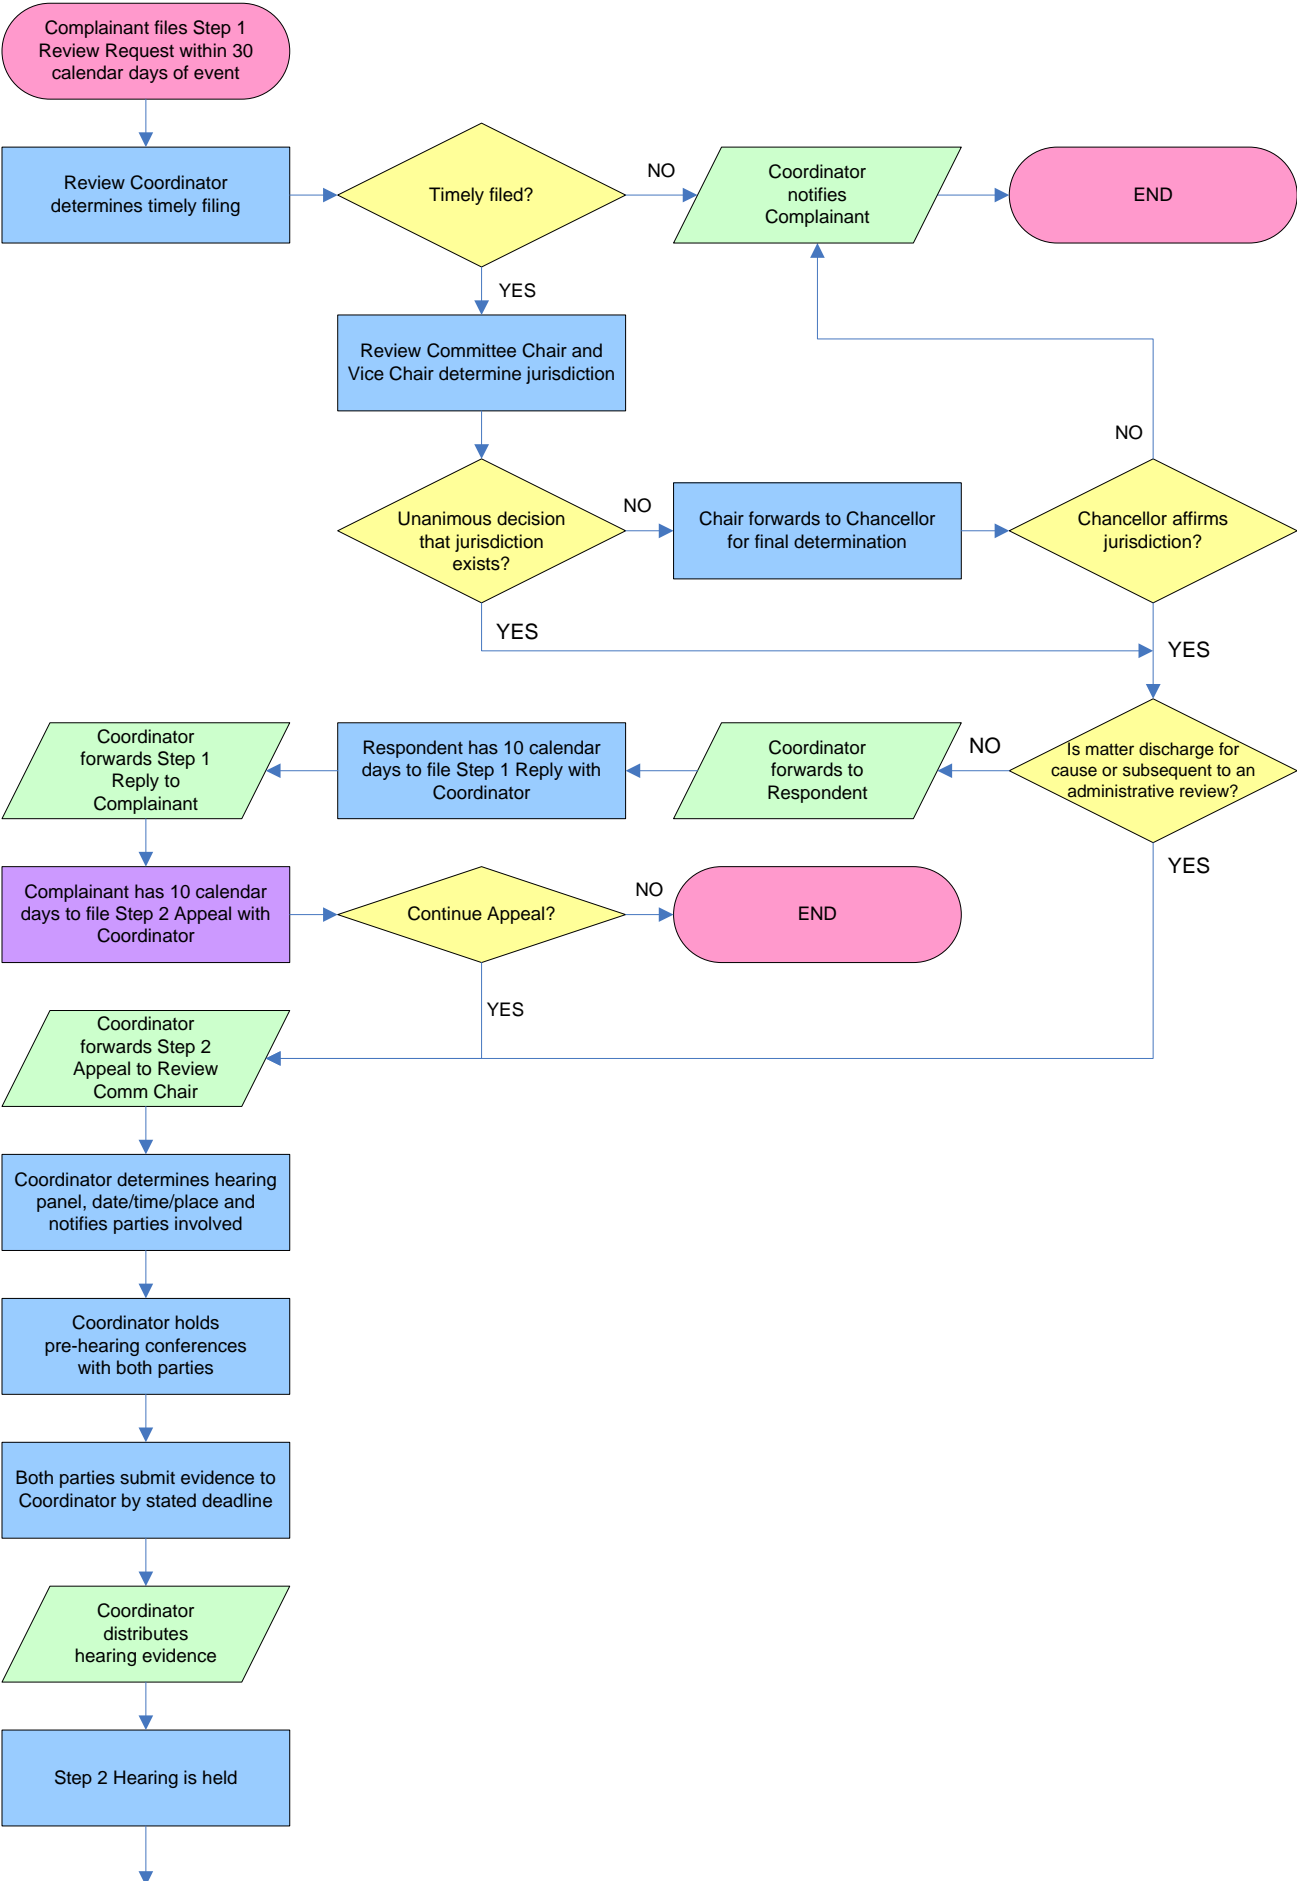

EHRA NON-FACULTY GRIEVANCE FLOWCHART OF THE UNIVERSITY OF NORTH CAROLINA AT CHAPEL HILL

EHRA NON-FACULTY GRIEVANCE FLOWCHART OF THE UNIVERSITY OF NORTH CAROLINA AT CHAPEL HILL